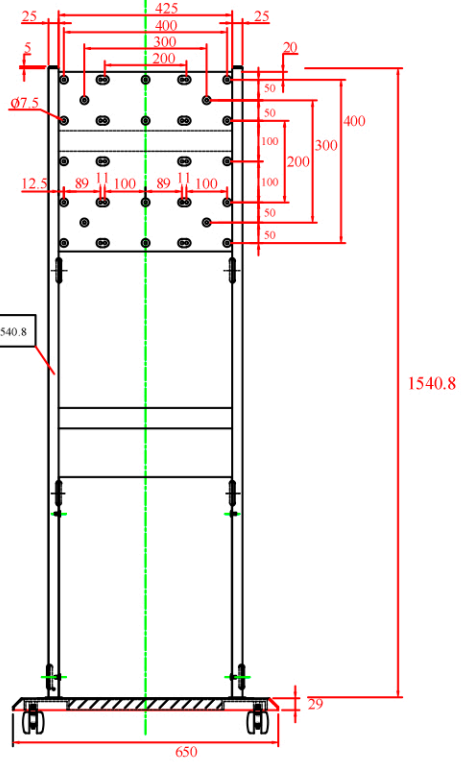

TOP VIEW

TOP VIEW

FRONT VIEW

SIDE VIEW

BACK VIEW

CUSTOMER	MARS	MATERIAL	METAL	CHECK BY	ALFREAD
MODEL	LCDS - 03 MAL			APPROVED BY	
SCALE	PARTS	DRAWN BY	ERIC	DATE	04-JULY-2016

COMPUTER PORT