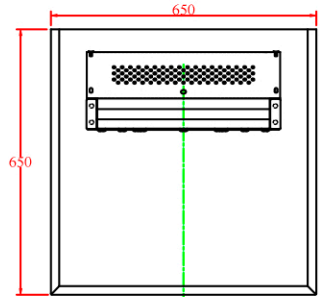

TOP VIEW

TOP VIEW

FRONT VIEW

SIDE VIEW

BACK VIEW

CUSTOMER	MARS	MATERIAL	METAL	CHECK BY	ALFREAD
MODEL	LCDS - 03 MAL			APPROVED BY	
SCALE	PARTS	DRAWN BY	ERIC	DATE	04-JULY-2016

COMPUTER PORT