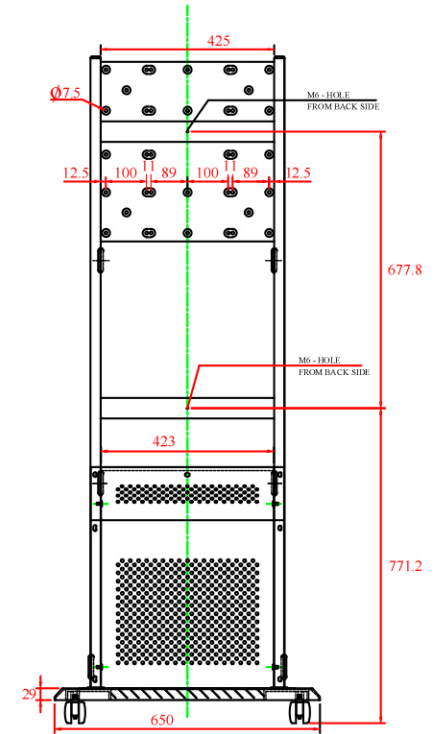

TOP VIEW

TOP VIEW

FRONT VIEW

SIDE VIEW

BACK VIEW

CUSTOMER	MARS	MATERIAL	METAL	CHECK BY	ALFREAD
MODEL	LCDS - 03 MAL			APPROVED BY	
SCALE	PARTS	DRAWN BY	ERIC	DATE	04-JULY-2016

COMPUTER PORT