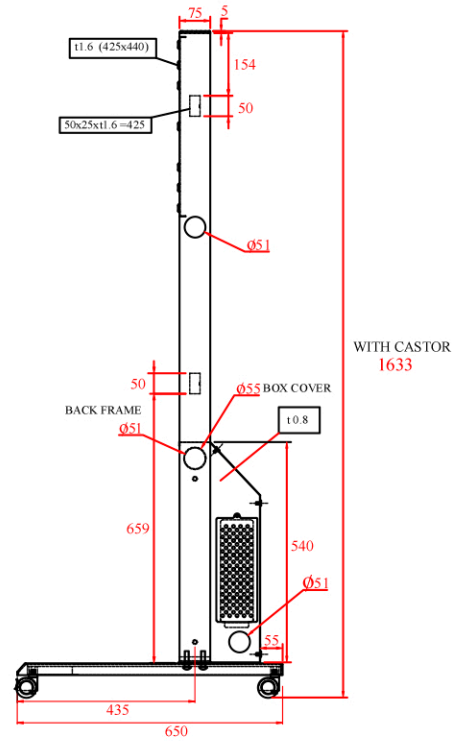

TOP VIEW

TOP VIEW

FRONT VIEW

SIDE VIEW

BACK VIEW

CUSTOMER	MARS	MATERIAL	METAL	CHECK BY	ALFREAD
MODEL	LCDS - 03 MAL			APPROVED BY	
SCALE	PARTS	DRAWN BY	ERIC	DATE	04-JULY-2016

COMPUTER PORT