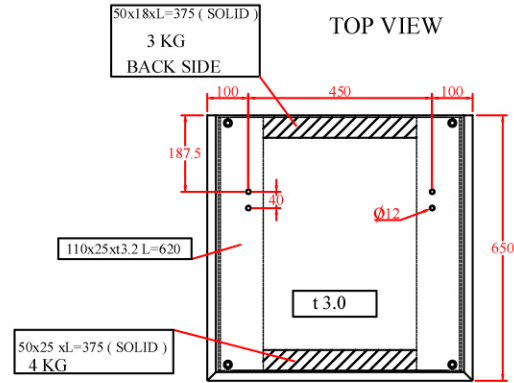

TOP VIEW

TOP VIEW

FRONT VIEW

SIDE VIEW

BACK VIEW

CUSTOMER	MARS	MATERIAL	METAL	CHECK BY	ALFREAD
MODEL	LCDS - 03 MAL			APPROVED BY	
SCALE	PARTS	DRAWN BY	ERIC	DATE	04-JULY-2016

COMPUTER PORT