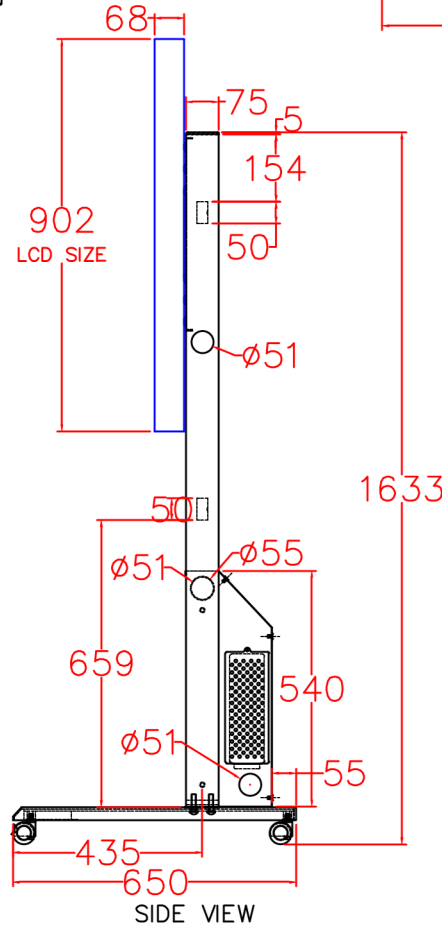

LCDS - 03 MAL

PN-M/B401

CUSTOMER	COMPUTERPORT INK	MATERIAL	METAL	CHECK BY	ALFREAD
MODEL	LCDS - 03 MAL			APPROVED BY	
SCALE	PARTS	PN-M/B401 (VERTICAL)	DRAWN BY	ERIC	DATE
					11-JUNE-2019

COMPUTER PORT