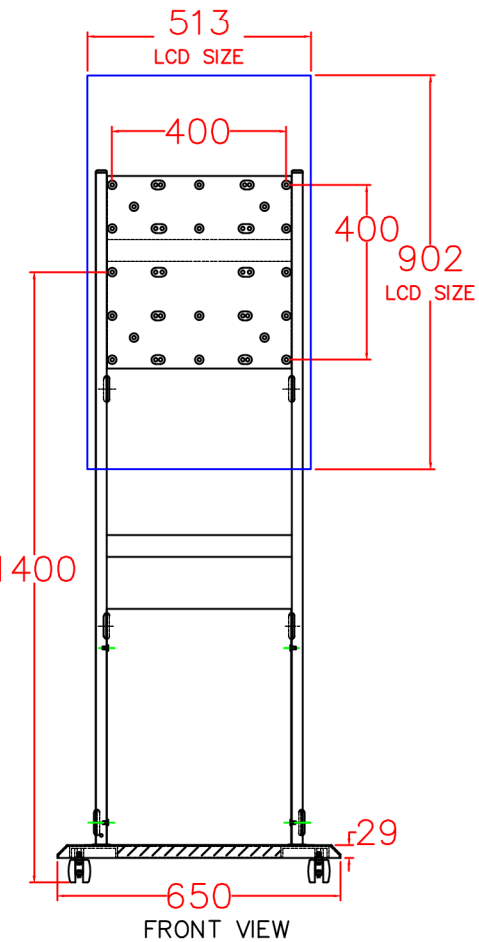

LCDS - 03 MAL

PN-M/B401

CUSTOMER	COMPUTERPORT INK	MATERIAL	METAL	CHECK BY	ALFREAD
MODEL	LCDS - 03 MAL			APPROVED BY	
SCALE	PARTS	PN-M/B401 (VERTICAL)	DRAWN BY	ERIC	DATE
					11-JUNE-2019

COMPUTER PORT