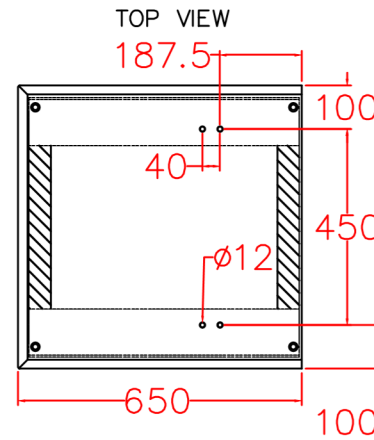

LCDS - 03 MAL

PN-M/B401

CUSTOMER	COMPUTERPORT INK	MATERIAL	METAL	CHECK BY	ALFREAD
MODEL	LCDS - 03 MAL			APPROVED BY	
SCALE	PARTS	PN-M/B401 (VERTICAL)	DRAWN BY	ERIC	DATE
					11-JUNE-2019

COMPUTER PORT