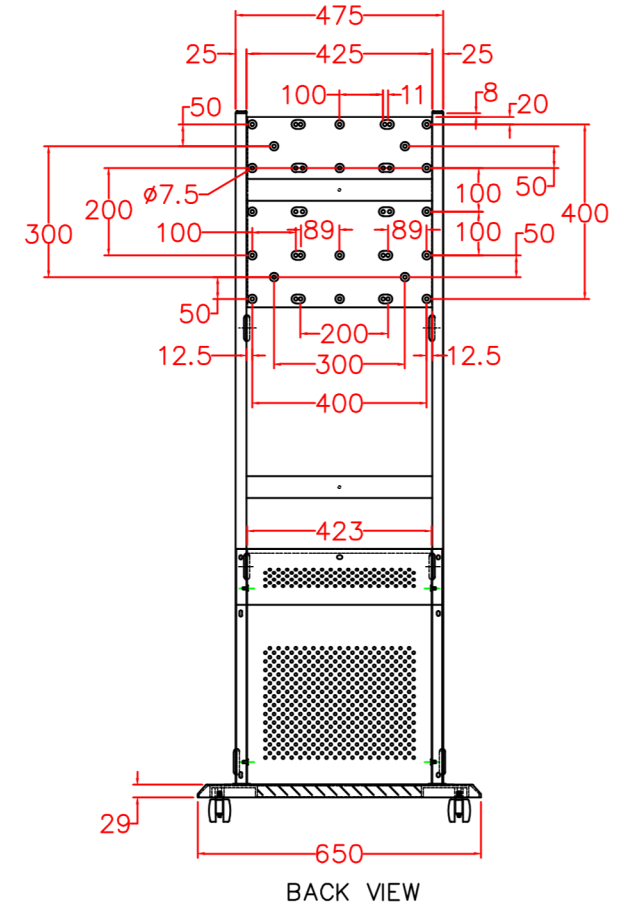

LCDS - 03 MAL

PN-M/B401

CUSTOMER	COMPUTERPORT INK	MATERIAL	METAL	CHECK BY	ALFREAD
MODEL	LCDS - 03 MAL			APPROVED BY	
SCALE	PARTS	PN-M/B401 (VERTICAL)	DRAWN BY	ERIC	DATE
					11-JUNE-2019

COMPUTER PORT