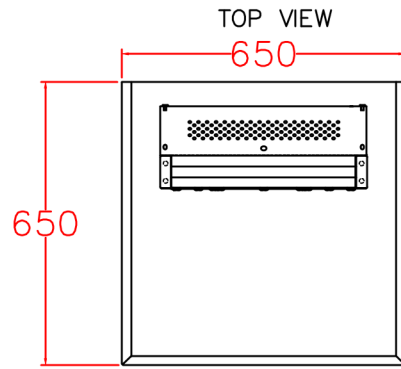

LCDS - 03 MAL

PN-M/B401

CUSTOMER	COMPUTERPORT INK	MATERIAL	METAL	CHECK BY	ALFREAD
MODEL	LCDS - 03 MAL			APPROVED BY	
SCALE	PARTS	PN-M/B401 (VERTICAL)	DRAWN BY	ERIC	DATE
					11-JUNE-2019

COMPUTER PORT