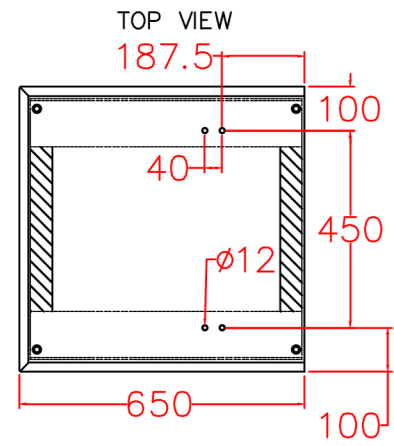

LCDS - 03 MAL

PN-M/B401

		COMPUTER PORT			
CUSTOMER	COMPUTERPORT INK	MATERIAL	METAL	CHECK BY	ALFREAD
MODEL	LCDS - 03 MAL			APPROVED BY	
SCALE	PARTS	PN-M/B401 (HORIZONTAL)	DRAWN BY	ERIC	DATE
					11-JUNE-2019

COMPUTER PORT