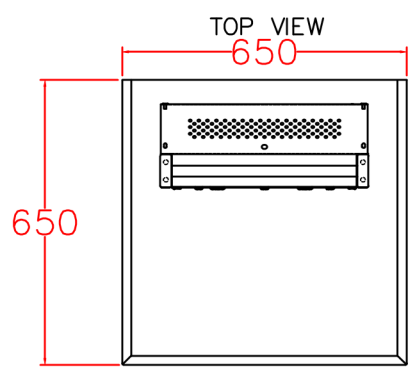

LCDS - 03 MAL

PN-M/B401

		COMPUTER PORT			
CUSTOMER	COMPUTERPORT INK	MATERIAL	METAL	CHECK BY	ALFREAD
MODEL	LCDS - 03 MAL			APPROVED BY	
SCALE	PARTS	PN-M/B401 (HORIZONTAL)	DRAWN BY	ERIC	DATE
					11-JUNE-2019

COMPUTER PORT