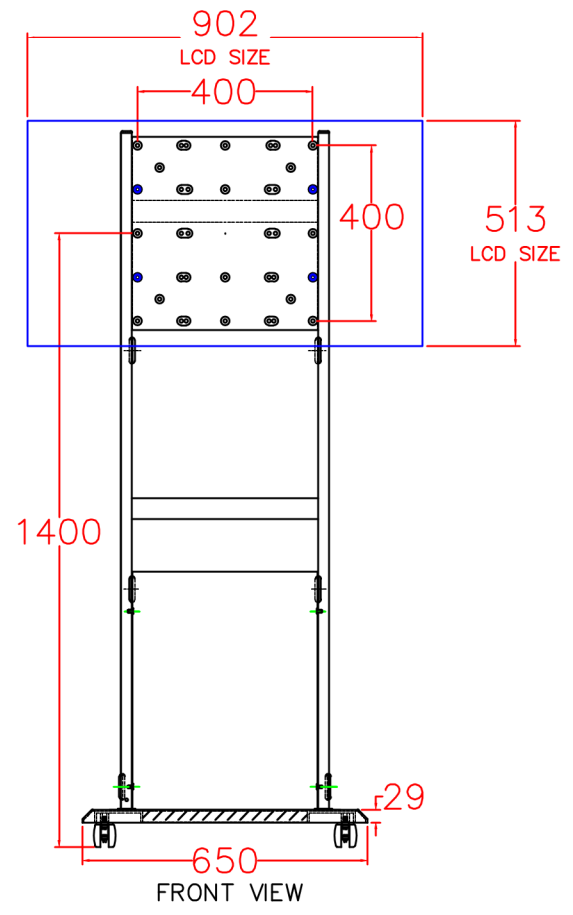

LCDS - 03 MAL

PN-M/B401

		COMPUTER PORT			
CUSTOMER	COMPUTERPORT INK	MATERIAL	METAL	CHECK BY	ALFREAD
MODEL	LCDS - 03 MAL			APPROVED BY	
SCALE	PARTS	PN-M/B401 (HORIZONTAL)	DRAWN BY	ERIC	DATE
					11-JUNE-2019

COMPUTER PORT