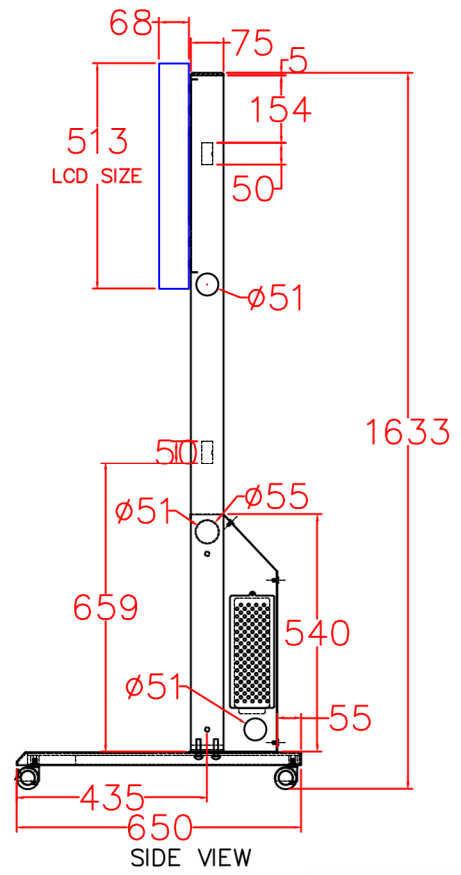

LCDS - 03 MAL

PN-M/B401

		COMPUTER PORT			
CUSTOMER	COMPUTERPORT INK	MATERIAL	METAL	CHECK BY	ALFREAD
MODEL	LCDS - 03 MAL			APPROVED BY	
SCALE	PARTS	PN-M/B401 (HORIZONTAL)	DRAWN BY	ERIC	DATE
					11-JUNE-2019

COMPUTER PORT