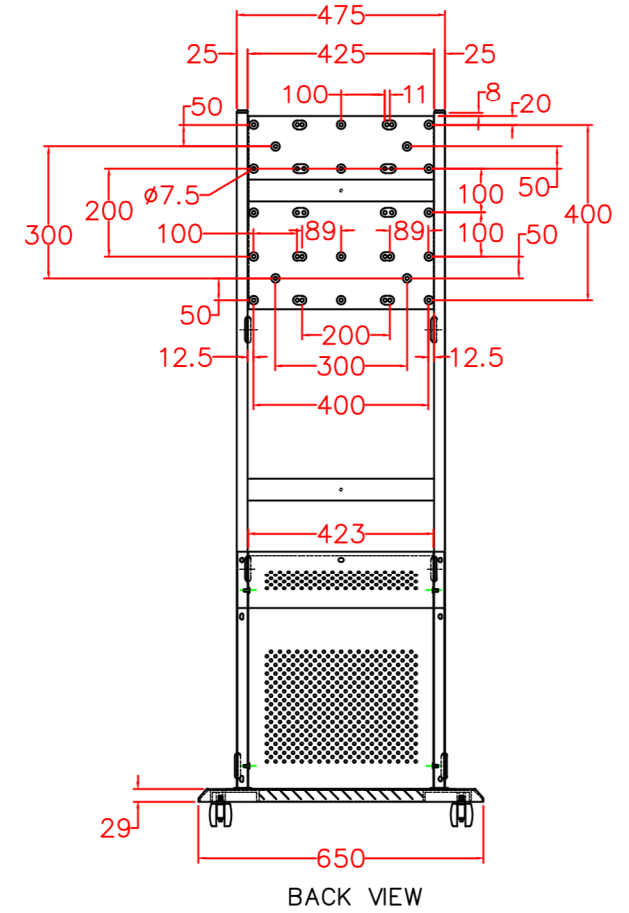

LCDS - 03 MAL

PN-M/B401

		COMPUTER PORT			
CUSTOMER	COMPUTERPORT INK	MATERIAL	METAL	CHECK BY	ALFREAD
MODEL	LCDS - 03 MAL			APPROVED BY	
SCALE	PARTS	PN-M/B401 (HORIZONTAL)	DRAWN BY	ERIC	DATE
					11-JUNE-2019

COMPUTER PORT